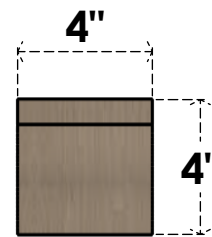

ITEM NUMBER: CORU04X08X04STORCPR

4"W X 8"D X 4"H SERIES 3 WIDE STOCKPORT ROUGH CEDAR TIMBERTHANE
FAUX WOOD CORBEL, PRIMED

SIDE PROFILE

FRONT PROFILE

ISOMETRIC

EKENA MILLWORK
2300 WEST MAIN ST.
CLARKSVILLE, TX 75426
TOLL FREE: 866-607-0453
WWW.EKENAMILLWORK.COM