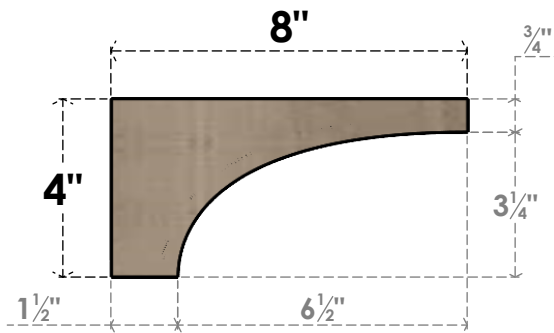

ITEM NUMBER: CORU04X08X04STORCPR

4"W X 8"D X 4"H SERIES 3 WIDE STOCKPORT ROUGH CEDAR TIMBERTHANE
FAUX WOOD CORBEL, PRIMED

SIDE PROFILE

FRONT PROFILE

ISOMETRIC

EKENA MILLWORK
2300 WEST MAIN ST.
CLARKSVILLE, TX 75426
TOLL FREE: 866-607-0453
WWW.EKENAMILLWORK.COM

NOTES

1. INSTALLATION TO BE COMPLETED IN ACCORDANCE WITH MANUFACTURER'S SPECIFICATIONS.
2. DRAWING MAY NOT BE TO SCALE
3. THIS DRAWING IS INTENDED FOR DESIGN AND PLANNING PURPOSES ONLY.
4. ALL INFORMATION CONTAINED HEREIN WAS CURRENT AT THE TIME OF DEVELOPMENT BUT MUST BE REVIEWED AND APPROVED BY THE PRODUCT MANUFACTURER TO BE CONSIDERED ACCURATE.
5. TIMBERTHANE ARCHITECTURAL PRODUCTS ARE MADE FROM HIGH DENSITY URETHANE AND COME FACTORY PRIMED